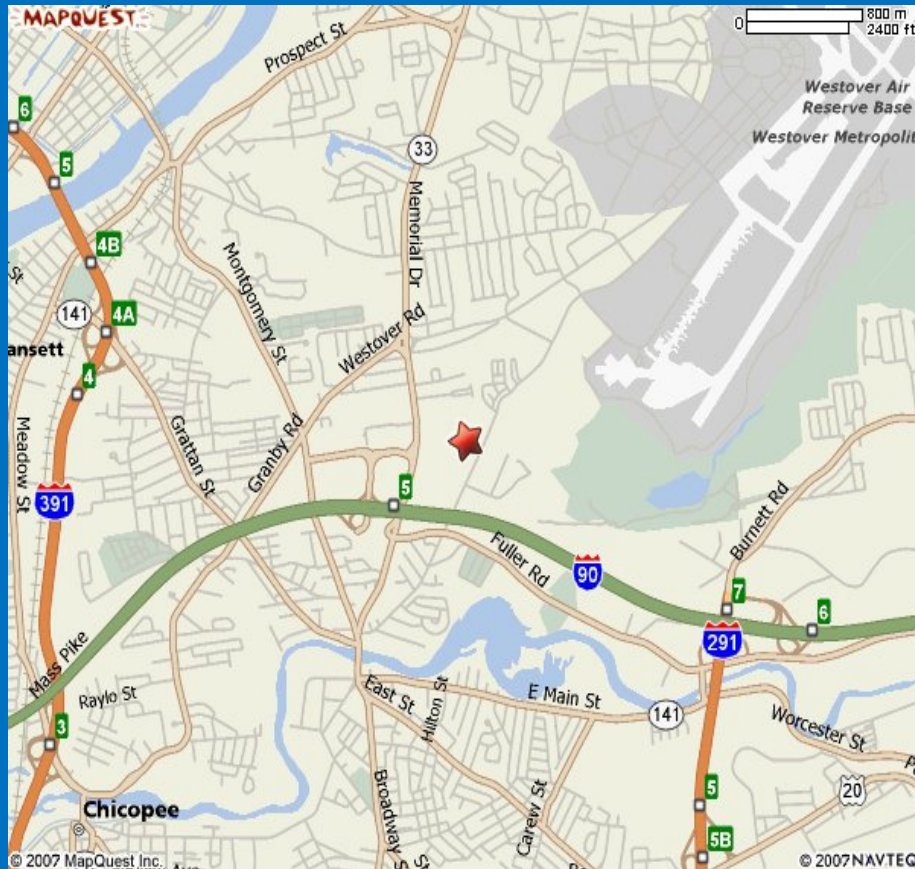

Come stay with us at The Flyers Inn...

Located in Western Massachusetts,
The Flyers Inn on Westover Air Reserve Base is located at
650 Airlift Drive in Chicopee, MA 01022-1151.

From the North:

Take 91 South to the Massachusetts Turnpike East (RT 90). Take Exit 5 off of the Mass Pike; bear right out of toll; take left at light. Follow signs to Westover ARB.

From the South:

Take 91 North to the Mass Pike East (RT 90). Take Exit 5 off of the Mass Pike; bear right out of toll; take left at light. Follow signs to Westover ARB.

From the East:

Follow the Massachusetts Turnpike West (RT 90) to Exit 5. Bear right out of toll; take a left at the light and follow signs to Westover ARB.

From the West:

Follow the Mass Pike East (RT 90) to Exit 5. Bear right out of toll; take a left at the light and follow signs to Westover ARB.